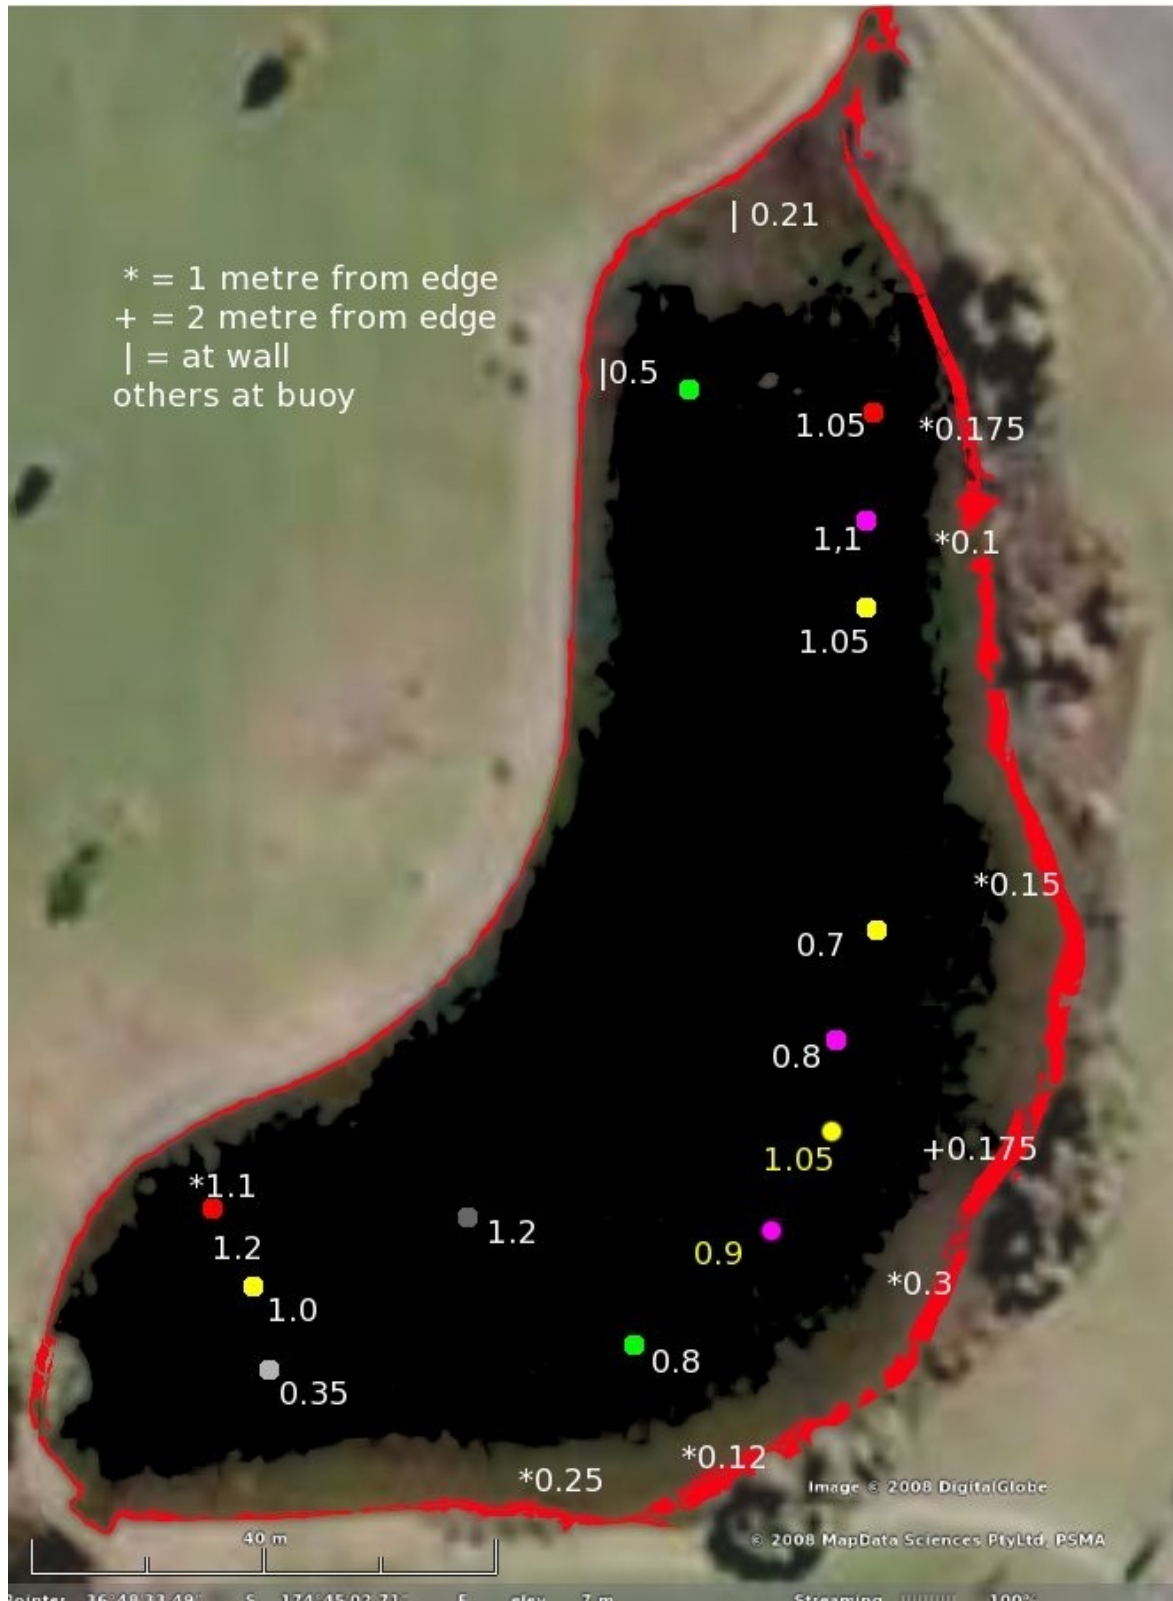

Onepoto Domain Pond Depths in Metres

Drained pond showing mud – March 2008

Bubbling bottom mud – February 2008