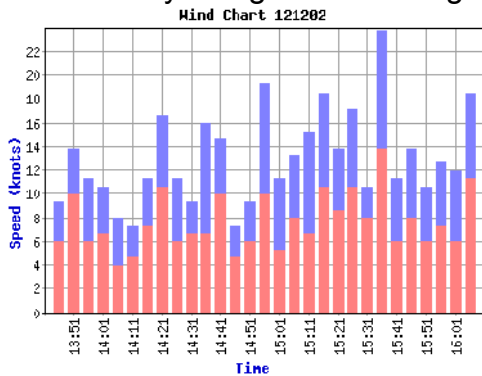

Sailing 2 December 2012

Aggregate Match Race Series Start

Another day of high winds and gusts for the start of the match race series.

With the wind from the west the course could be set with the top mark at the bridge end by the tree. This

was sometimes quite sheltered and flukey while the downwind run could be quite exciting.

The first day of a new series has the draw based on the results of the previous year's final results. So first up again was Geoff McGill and I. Geoff got the best of the start but I was going to windward somewhat better and was ahead at the top mark. On the downwind Geoff caught and passed. Back on the wind and I sailed higher and pulled away so when we crossed I was well ahead and held this to the finish.